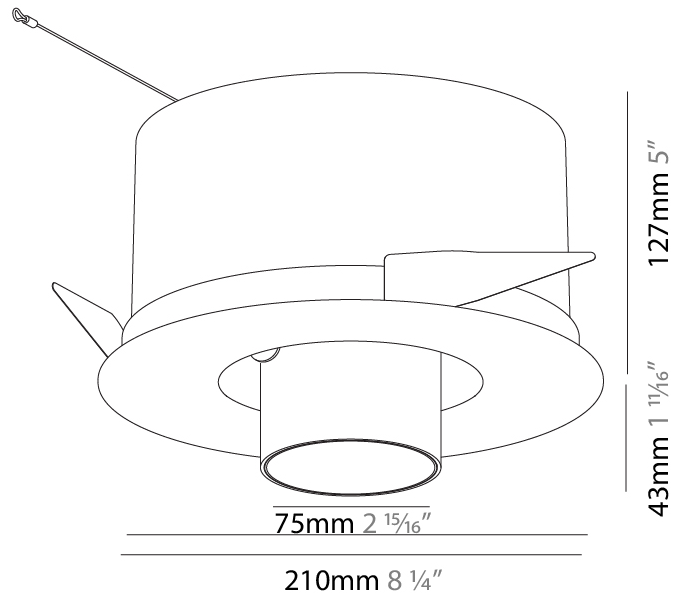

GENERAL

Series: Imagine
 Subseries: Imagine Round
 Brand: Prolight
 Division: Architectural
 Mounting Type: Recessed
 Mounting Location: Ceiling
 Subcategory: Spots

PHYSICAL

Shape: Round
 Diameter (mm): 210
 Diameter (in): 8 1/4
 Height (mm): 170
 Height (in): 6 11/16
 Ceiling Thickness (mm): 10 / 12.5 / 15
 Ceiling Thickness (in): 3/8 or 1/2 or 9/16
 Min. Recessing Depth (mm): 140
 Min. Recessing Depth (in): 5 1/2
 Light Distribution: Adjustable / Indirect
 Weight (kg): 1.4
 Weight (lbs): 3.09
 Fixture Finish: SSR / BKV / CWI / CRY / HAB / UFT / ITA / RUA / FTG / MYG / LOD / PUS / FRO / FUP / KIA / POP / BLS / SPG / MEY / GOH / GUM / CHC / COM / ABZ / JAG / OBR / MOS / ROR
 Fixture Material: Aluminum Die Cast
 Cut-out Measurements: D. - 195mm / 7 11/16"

GENERAL

Series: Imagine
 Subseries: Imagine Round
 Brand: Prolight
 Division: Architectural
 Mounting Type: Recessed
 Mounting Location: Ceiling
 Subcategory: Spots

PHYSICAL

Shape: Round
 Diameter (mm): 210
 Diameter (in): 8 1/4
 Height (mm): 170
 Height (in): 6 11/16
 Ceiling Thickness (mm): 10 / 12.5 / 15
 Ceiling Thickness (in): 3/8 or 1/2 or 9/16
 Min. Recessing Depth (mm): 140
 Min. Recessing Depth (in): 5 1/2
 Light Distribution: Adjustable / Indirect
 Weight (kg): 1.4
 Weight (lbs): 3.09
 Fixture Finish: SSR / BKV / CWI / CRY / HAB / UFT / ITA / RUA / FTG / MYG / LOD / PUS / FRO / FUP / KIA / POP / BLS / SPG / MEY / GOH / GUM / CHC / COM / ABZ / JAG / OBR / MOS / ROR
 Fixture Material: Aluminum Die Cast
 Cut-out Measurements: D. - 190mm / 7 1/2"

OPTICAL

Reflector°: 12
 Optic°: Lens Pack - No Lens / Linear Spread Lens / Honeycomb / Spread Lens
 Adjustability: Rotational 355°; Tilt 45°

RATINGS AND CERTIFICATIONS

Certified By: Certified for North American Standards
 IP rating: IP20